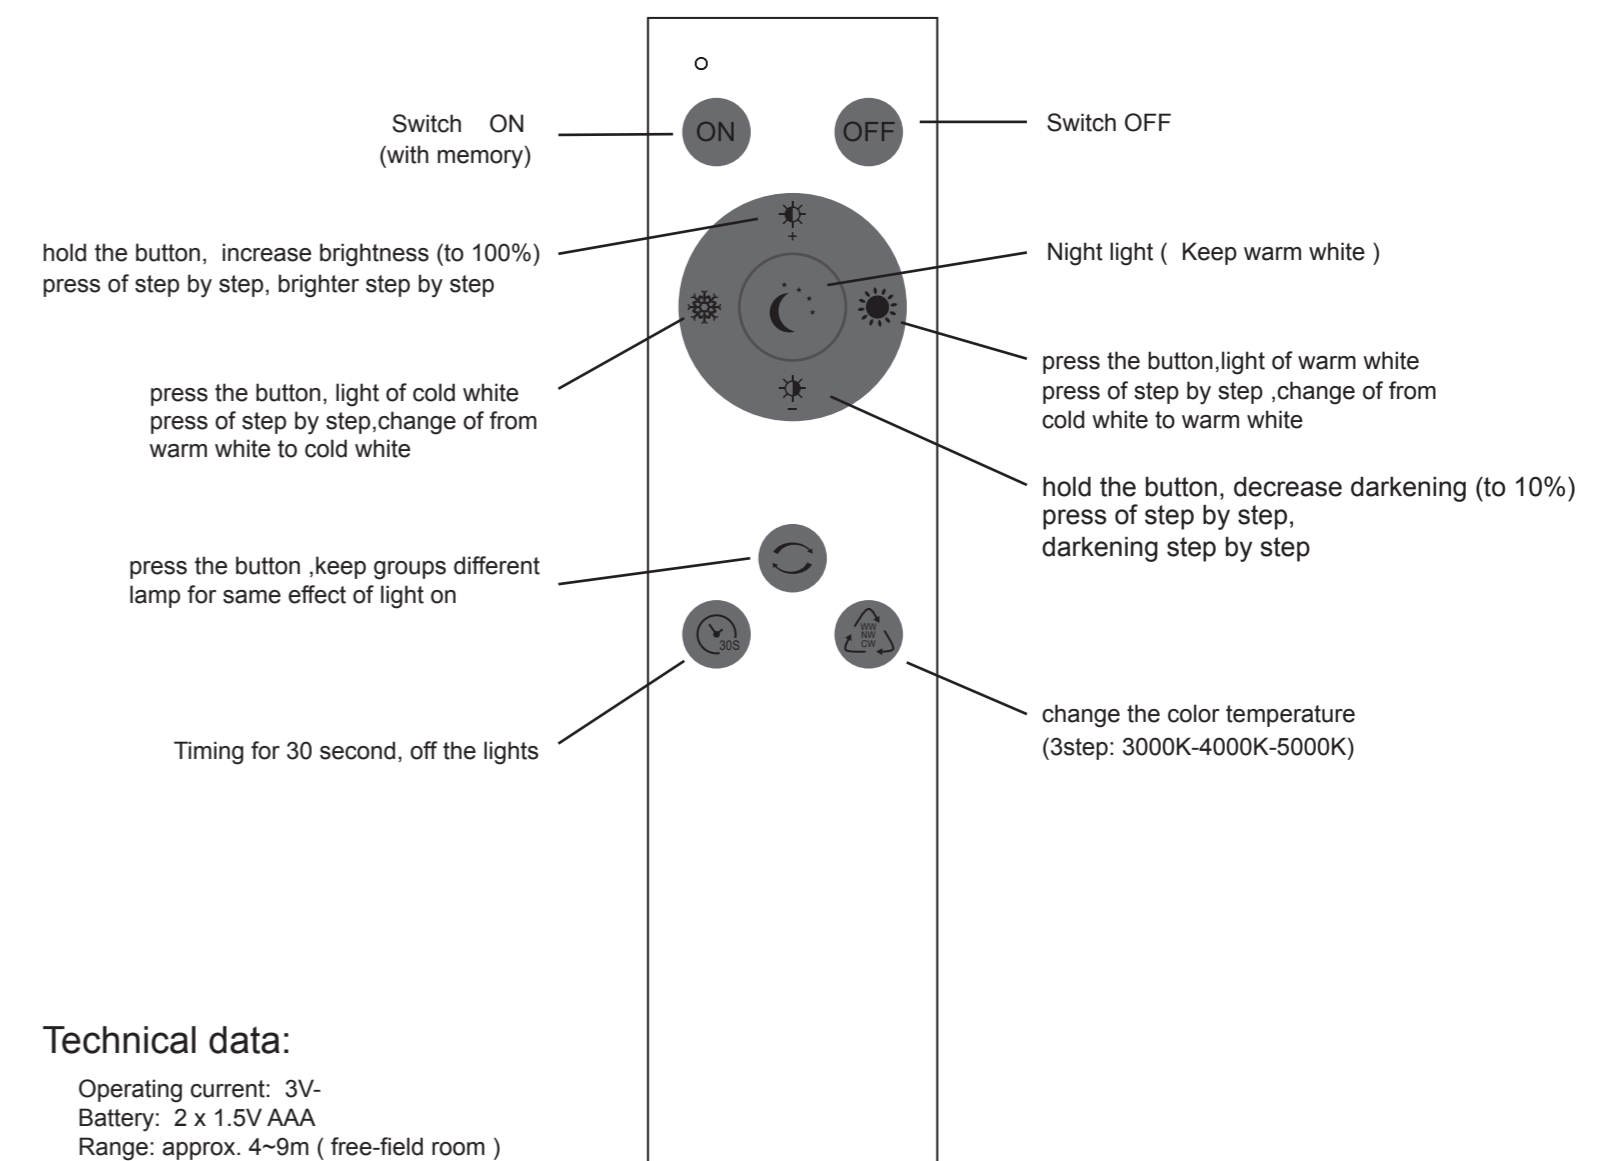

Art.Nr.: 97737

www.eglo.com

297x210mm

front

Instruction for Remote Control (CCT)

Technical data:

Operating current: 3V-
Battery: 2 x 1.5V AAA
Range: approx. 4~9m (free-field room)

back