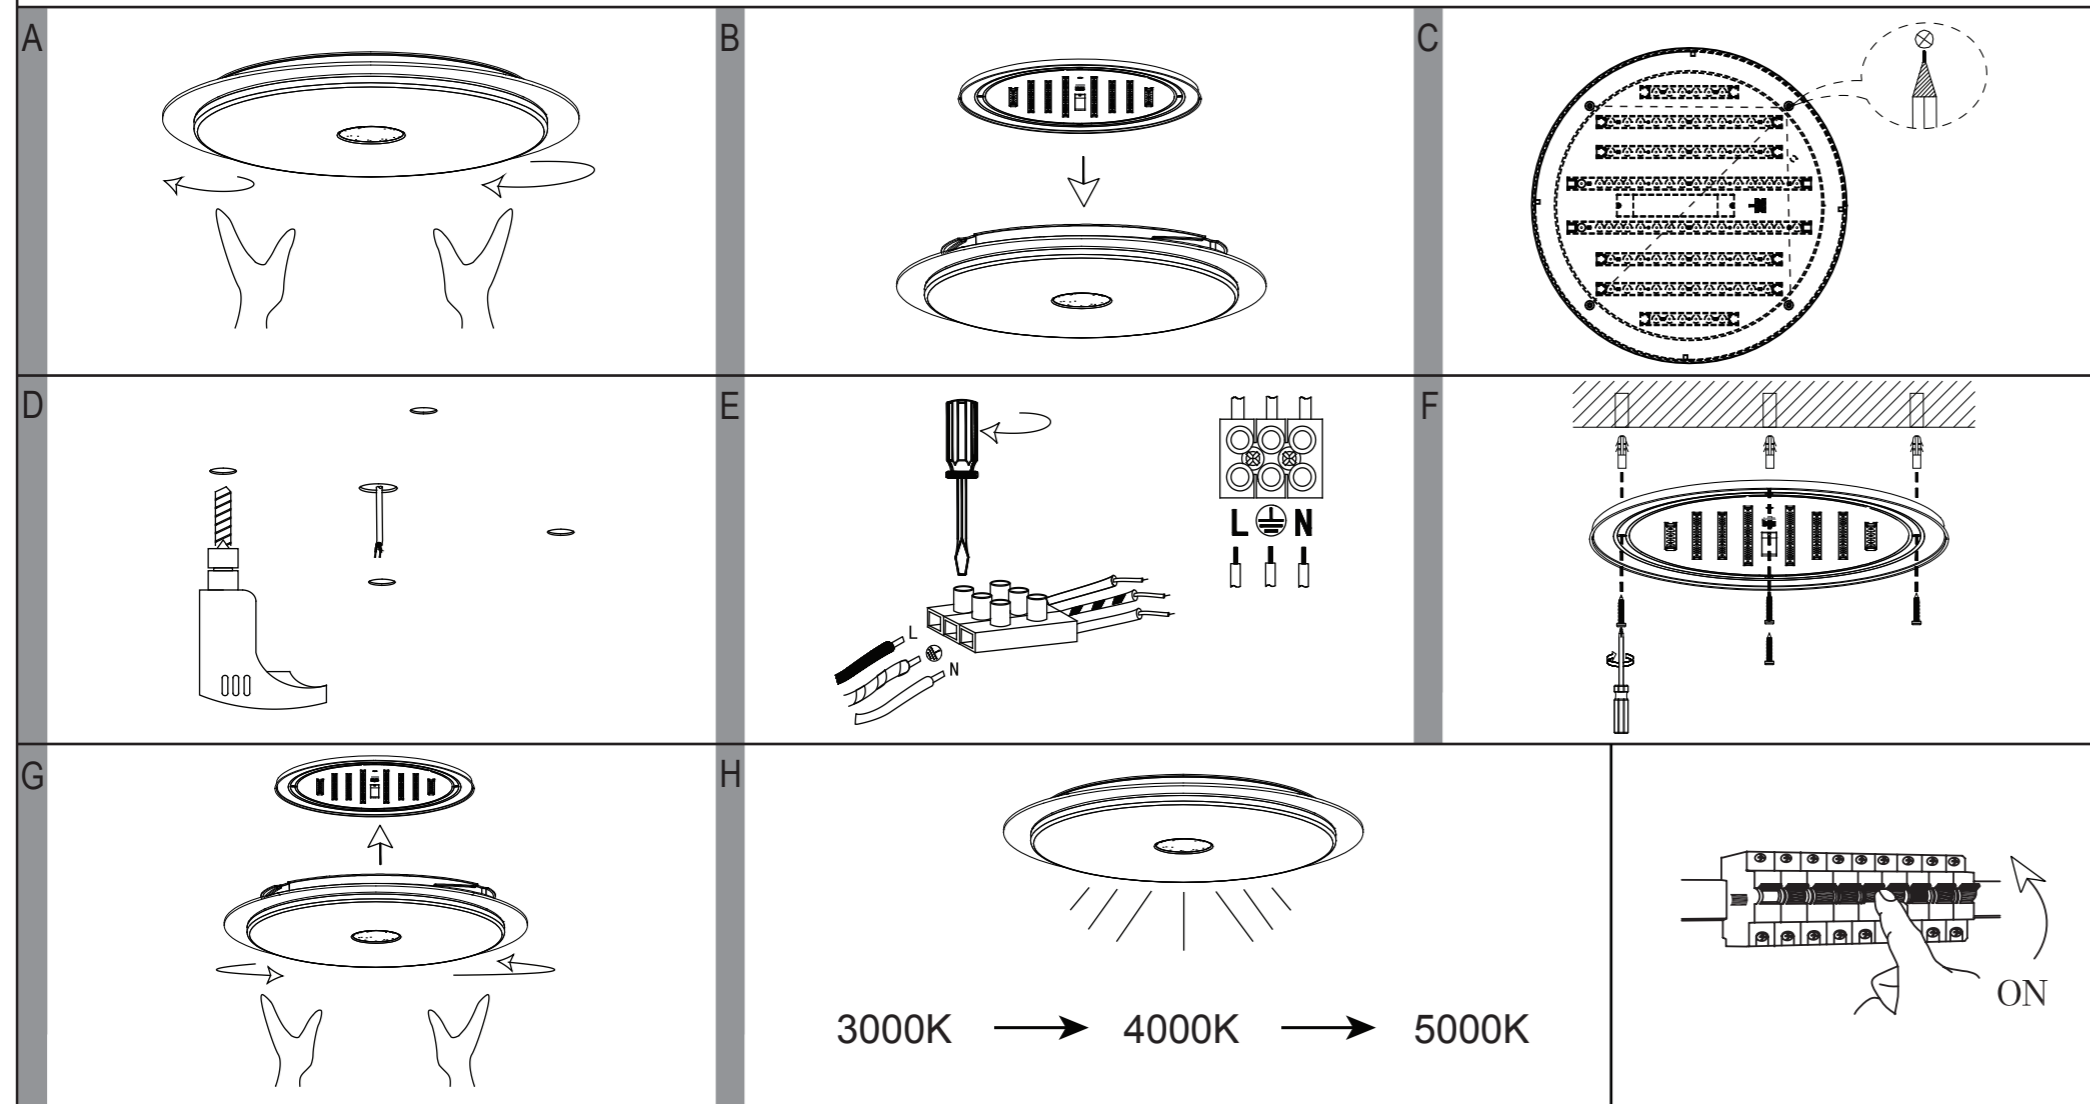

Art.Nr.: 97737

www.eglo.com

297x210mm

front

Instruction for Remote Control (CCT)

Technical data:

Operating current: 3V-
Battery: 2 x 1.5V AAA
Range: approx. 4~9m (free-field room)

back