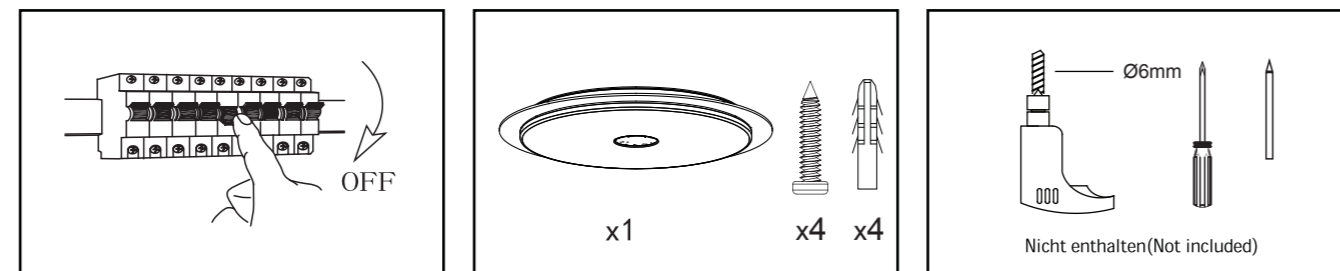

Art.Nr.: 97737

www.eglo.com

297x210mm

front

Instruction for Remote Control (CCT)

Technical data:

Operating current: 3V-
Battery: 2 x 1.5V AAA
Range: approx. 4~9m (free-field room)

back